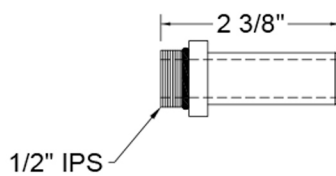

Astor/Westfield Tub Spout

Model #: 6270-

FEATURES:

- All brass tub spout
- 1/2" IPS quick connect stub out nipple included
- 8 3/16" center spout reach
- 8 3/4" overall reach
- Quick connect/disconnect (refer to install instructions for proper install)
- No splash full flow aerator
- Refer to installation instructions for proper install
- Collection: Westfield, Astor
- Not available in BKN, PCU, PG, ULB

SPECIFICATION DRAWING:

BACK VIEW

QUICK CONNECT

SIDE VIEW