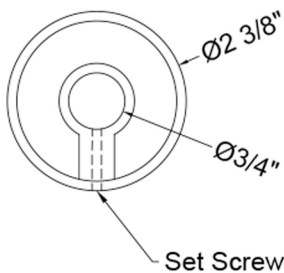

Astor/Westfield Tub Spout

Model #: 6270-

FEATURES:

- All brass tub spout
- 1/2" IPS quick connect stub out nipple included
- 8 3/16" center spout reach
- 8 3/4" overall reach
- Quick connect/disconnect (refer to install instructions for proper install)
- No splash full flow aerator
- Refer to installation instructions for proper install
- Collection: Westfield, Astor
- Not available in BKN, PCU, PG, ULB

SPECIFICATION DRAWING:

BACK VIEW

QUICK CONNECT

SIDE VIEW