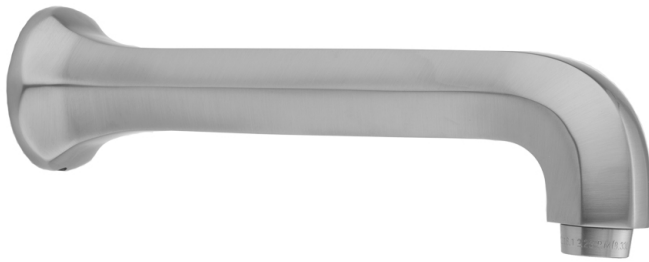

Astor/Westfield Tub Spout

Model #: 6270-

FEATURES:

- All brass tub spout
- 1/2" IPS quick connect stub out nipple included
- 8 3/16" center spout reach
- 8 3/4" overall reach
- Quick connect/disconnect (refer to install instructions for proper install)
- No splash full flow aerator
- Refer to installation instructions for proper install
- Collection: Westfield, Astor
- Not available in BKN, PCU, PG, ULB

AVAILABLE FINISHES:

Polished Chrome (PCH)	Satin Chrome (SC)	Bronze Umber (BU)
Satin Nickel (SN)	Pewter (PEW)	Caramel Bronze (CB)
Polished Nickel (PN)	Antique Brass (AB)	Antique Copper (ACU)
Oil-Rubbed Bronze (ORB)	Polished Brass (PB)	Vintage Bronze (VB)
Satin Brass (SB)	Matte Black (MBK)	Satin Gold (SG)
White (WH)	Satin Cooper (SCU)	Almond (ALD)
Amber (AMB)	Azure Blue (AZB)	Coral (COR)
Mint Green (GRN)	Stone Grey (GRY)	Lilac (LAC)
Light Blue (LBL)	Limon (LIM)	Plum (PLM)
Pink (PNK)	Red (RED)	Graphite (GPH)
Aged Unlacquered Brass (AUB)		

SPECIFICATION DRAWING:

BACK VIEW

QUICK CONNECT

SIDE VIEW